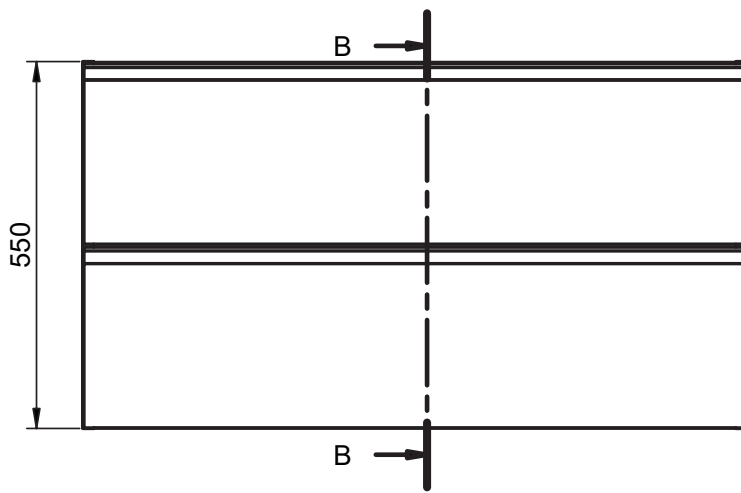

Mueble 2 cajones / 2 drawers vanity - 100cm

B-B (1 : 10)